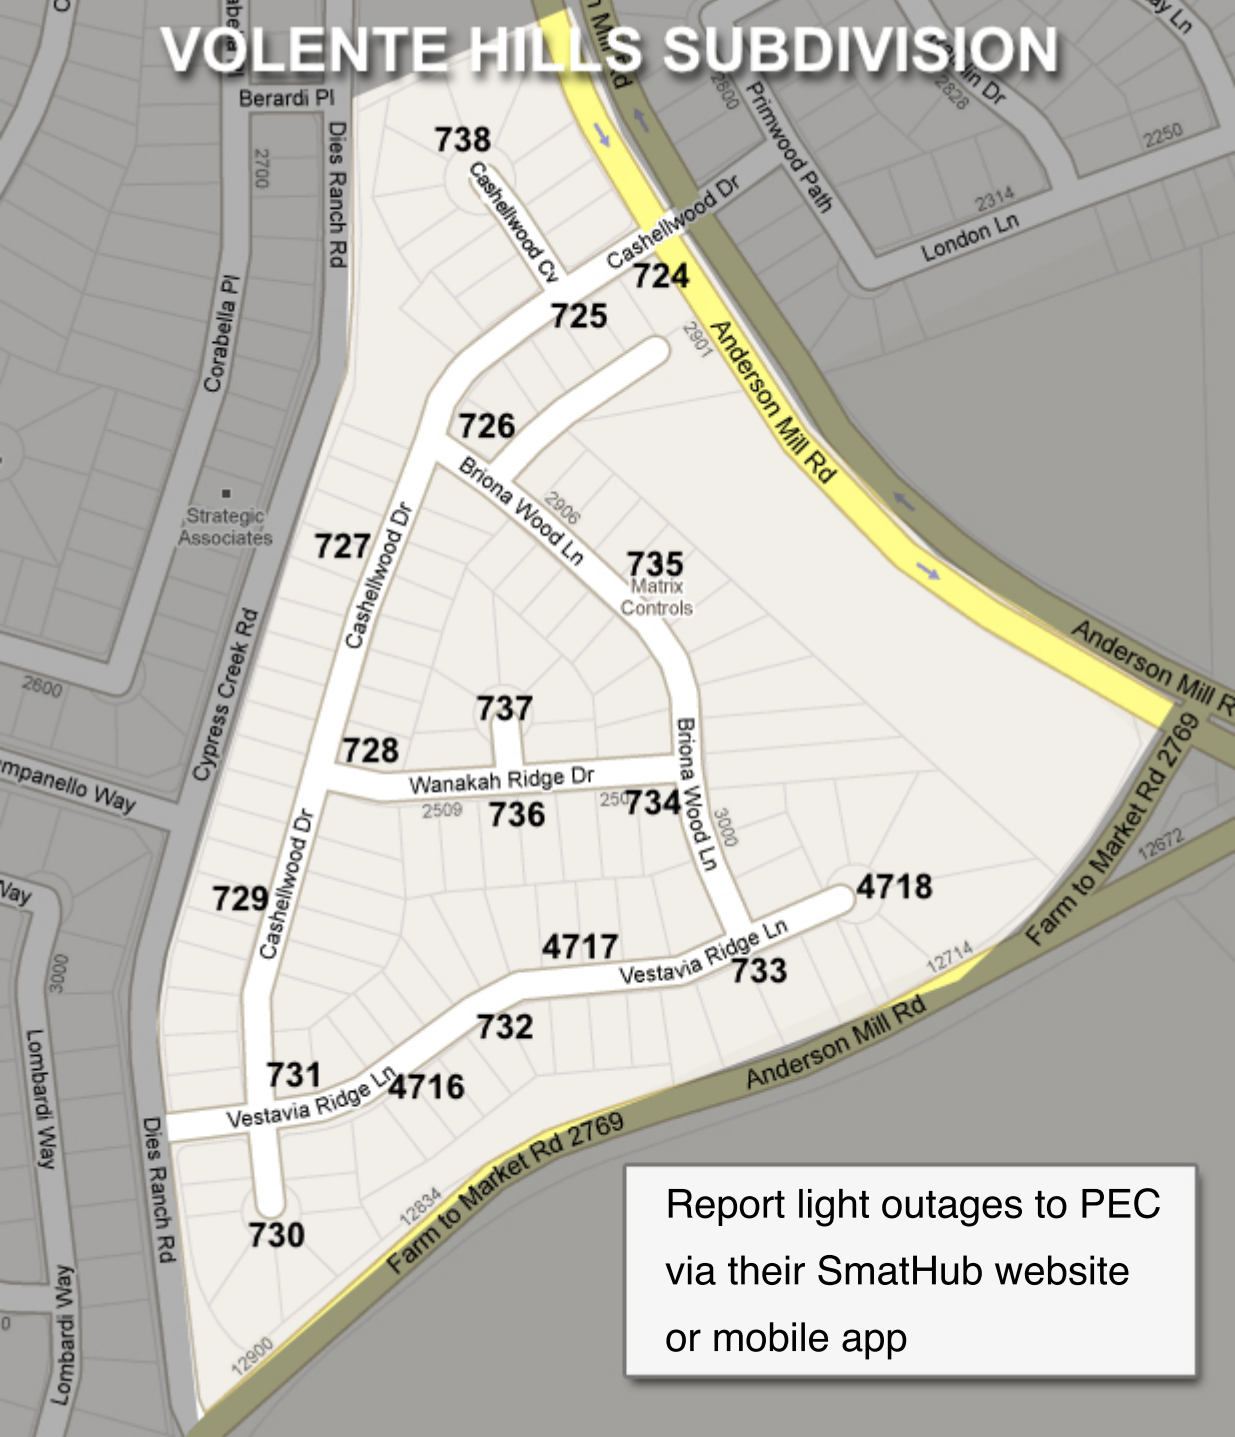

# VOLENTE HILLS SUBDIVISION

Report light outages to PEC via their SmatHub website or mobile app